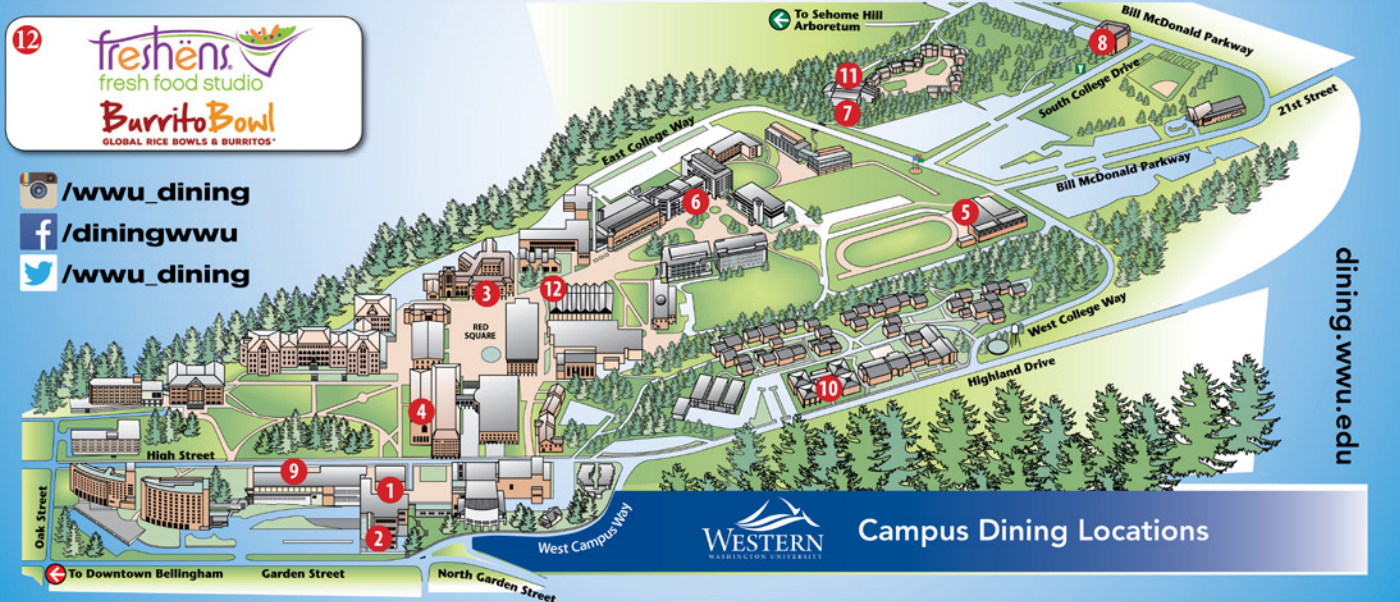

FINALS HOURS

Location	6/10 - 6/11	12-June	13-June	14-June	15-June	16-June
	Mon-Tues	Wed	Thurs	Fri	Sat	Sun
1 VU Market	7:30a-7:00p	7:30a-7:00p	7:30a-7:00p	7:30a-5:00p	Closed	Closed
1 Subway	7:30a-7:00p	7:30a-6:00p	7:30a-5:00p	7:30a-2:00p	Closed	Closed
1 Panda Express	11:00a-5:30p	11:00a-3:30p	Closed	Closed	Closed	Closed
1 VU Cafe	7:30a-7:00p	7:30a-5:00p	7:30a-5:00p	7:30a-5:00p	8:00a-12:00p	Closed
2 Underground CH	9:00a-5:00p	9:00a-2:00p	Closed	Closed	Closed	Closed
4 Zoe's Bookside Bagels	7:30a-11:00p	7:30a-11:00p	7:30a-11:00p	7:30a-4:00p	Closed	Closed
3 Miller Market	7:30a-6:00p	7:30a-6:00p	7:30a-4:00p	7:30a-5:00p	7:30a-4:00p	Closed
6 Atrium P.O.D.	7:30a-6:00p	7:30a-6:00p	7:30a-4:00p	7:30a-5:00p	7:30a-4:00p	Closed
6 Atrium Starbucks	7:30a-6:00p	7:30a-6:00p	7:30a-4:00p	7:30a-5:00p	7:30a-4:00p	Closed
6 Oath Pizza	11:00a-4:00p	Closed	Closed	Closed	Closed	Closed
6 Atrium Subway	7:30a-5:00p	7:30a-2:00p	Closed	Closed	Closed	Closed
5 Rock's Edge Cafe	8:00a-8:00p	8:00a-2:00p	Closed	Closed	Closed	Closed
7 The Haven P.O.D.	10:00a-11:00p	10:00a-8:00p	10:00a-2:00p	Closed	Closed	Closed
8 BT Station Cafe	Closed	Closed	Closed	Closed	Closed	Closed
12 Freshens Fresh Food Studio	9:00a-5:00p	9:00a-2:00p	Closed	Closed	Closed	Closed

Monday-Wednesday Regular Hours • No late-Night Thurs June 13th
 All Dining Commons close after Lunch at 1:30p on Friday June 14th

dining.wwu.edu